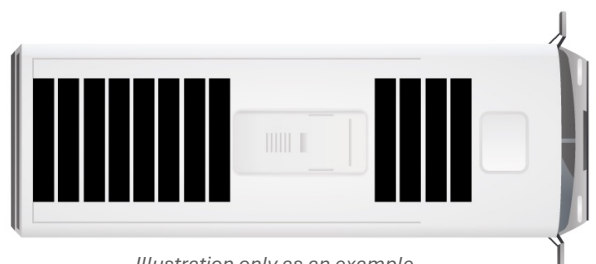

960Wp

Solar Panel Solution

One solar technology, multiple possibilities, numerous benefits

Installation Guide - Transportation

Rev.: 05/24

Item No.: 8000300960

960Wp – Solar Panel Solution

- 12 pcs. 80Wp Solar Panels, 35x185 cm w. glue
- 1 pcs. MPPT Charge Controller, 60A
- 1 pcs. Cable entry box - White
- 1 pcs. Battery Cable Set (10+10 m)
- 1 pcs. PV Cable Set (20+20 m)
- 1 pcs. PV Connecting Set: Cable tie & mounts, butt crimp connector & heat shrink tubing.
- 1 pcs. Auto. Fuse 60A, waterproof + Warning sticker - Place the warning sticker included in the fuse box visibly near the battery or the battery main switch.
- 14 pcs. Alu. Cable tray w. glue, 0,5 m
- 4 pcs. Y Connector
- 1 pcs. Mobile Glue

Installation Video

Illustration only as an example