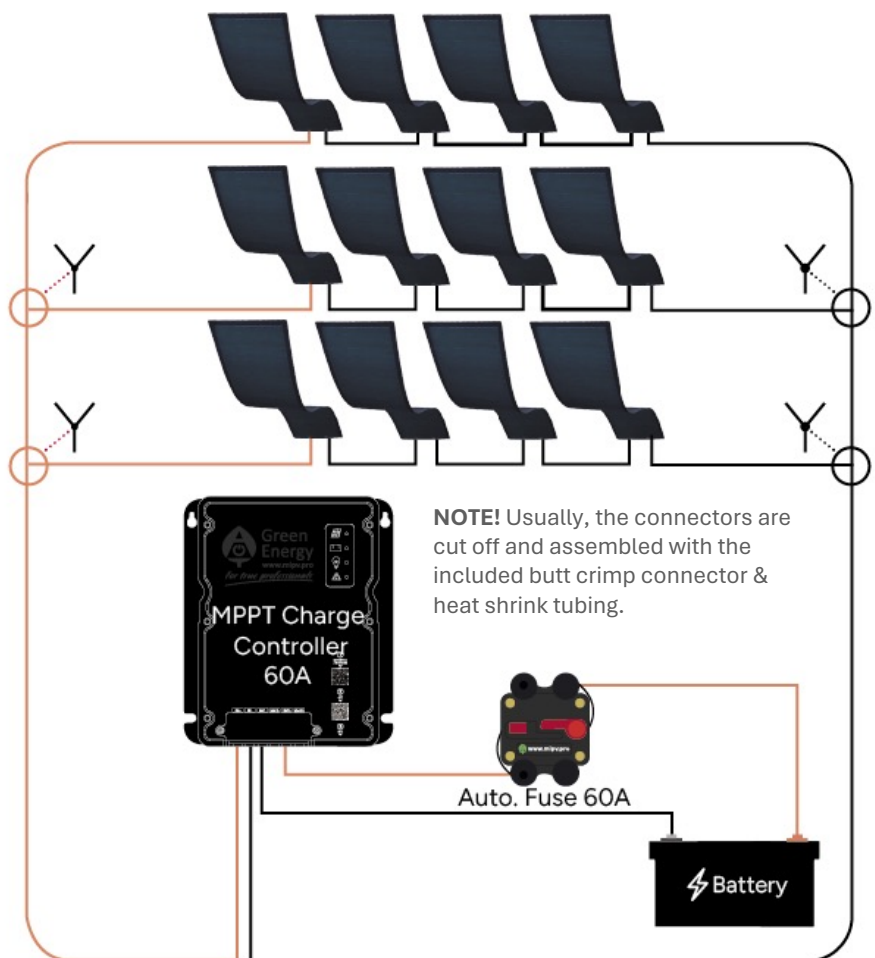

960Wp

Solar Panel Solution

One solar technology, multiple possibilities, numerous benefits

Installation Guide - Transportation

Rev.: 05/24

Item No.: 8000300960

960Wp – Solar Panel Solution

- 12 pcs. 80Wp Solar Panels, 35x185 cm w. glue
- 1 pcs. MPPT Charge Controller, 60A
- 1 pcs. Cable entry box - White
- 1 pcs. Battery Cable Set (10+10 m)
- 1 pcs. PV Cable Set (20+20 m)
- 1 pcs. PV Connecting Set: Cable tie & mounts, butt crimp connector & heat shrink tubing.
- 1 pcs. Auto. Fuse 60A, waterproof + Warning sticker - Place the warning sticker included in the fuse box visibly near the battery or the battery main switch.
- 14 pcs. Alu. Cable tray w. glue, 0,5 m
- 4 pcs. Y Connector
- 1 pcs. Mobile Glue

Installation Video

Illustration only as an example