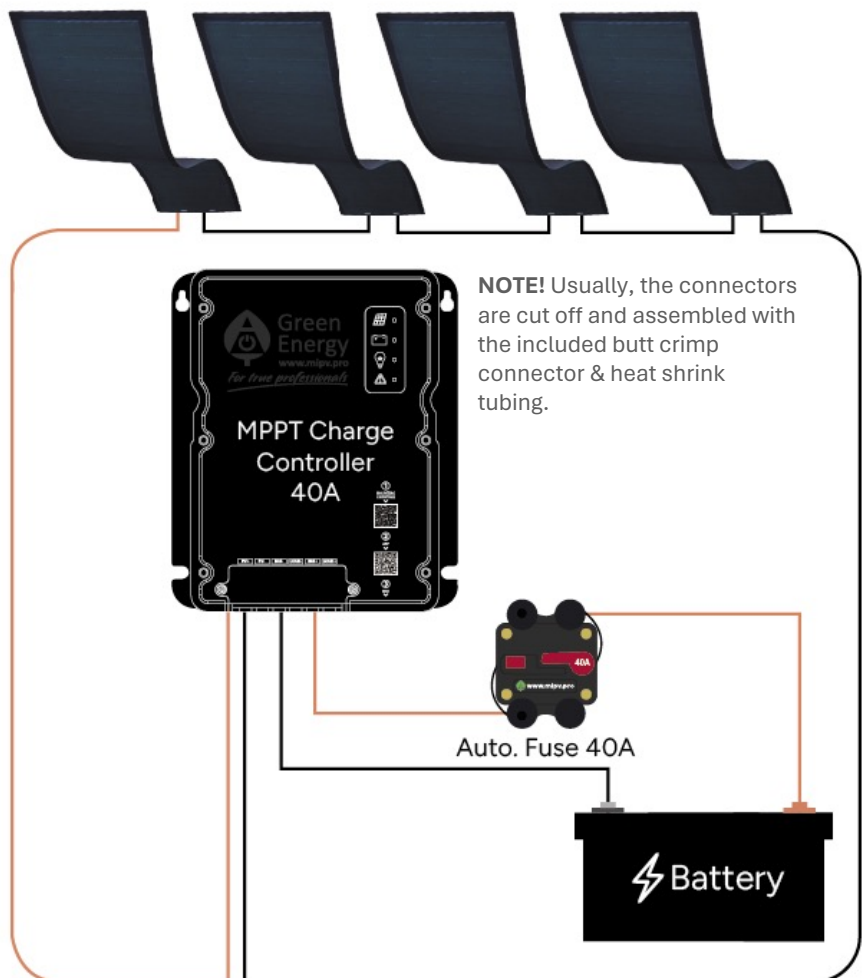

## Installation Guide - Transportation

Rev.: 05/24

Item No.: 8000300380

### 380Wp – Solar Panel Solution

- 4 pcs. 95Wp Solar Panels, 35x215 cm w. glue
- 1 pcs. MPPT Charge Controller, 40A
- 1 pcs. Cable entry box - White
- 1 pcs. Battery Cable Set (6+6 m)
- 1 pcs. PV Cable Set (10+10 m)
- 1 pcs. PV Connecting Set: Cable tie & mounts, butt crimp connector & heat shrink tubing.
- 1 pcs. Auto. Fuse 40A, waterproof + Warning sticker - Place the warning sticker included in the fuse box visibly near the battery or the battery main switch.
- 1 pcs. Mobile Glue