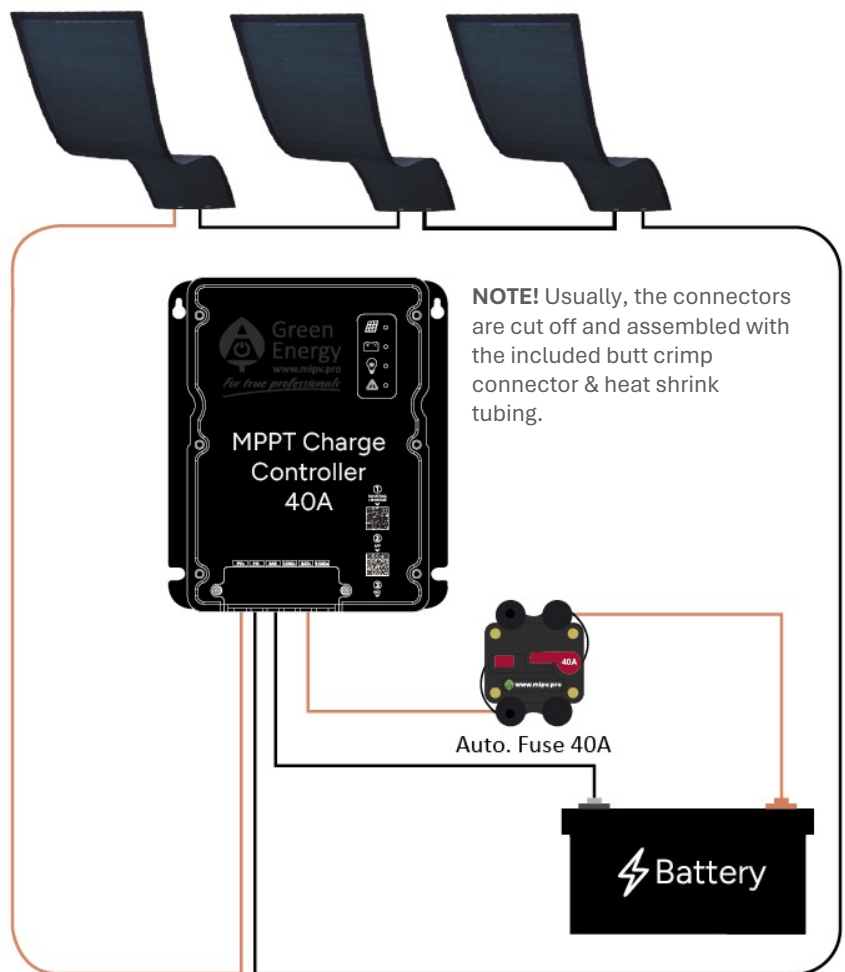

240Wp

Solar Panel Solution

One solar technology, multiple possibilities, numerous benefits

Installation Guide - Transportation

Rev.: 05/24

Item No.: 8000300240

240Wp – Solar Panel Solution

- 3 pcs. 80Wp Solar Panels, 35x185 cm w. glue
- 1 pcs. MPPT Charge Controller, 40A
- 1 pcs. Cable entry box - White
- 1 pcs. Battery Cable Set (6+6 m)
- 1 pcs. PV Cable Set (10+10 m)
- 1 pcs. PV Connecting Set: Cable tie & mounts, butt crimp connector & heat shrink tubing.
- 1 pcs. Auto. Fuse 40A, waterproof + Warning sticker - Place the warning sticker included in the fuse box visibly near the battery or the battery main switch.
- 1 pcs. Mobile Glue

Installation Video

Illustration only as an example