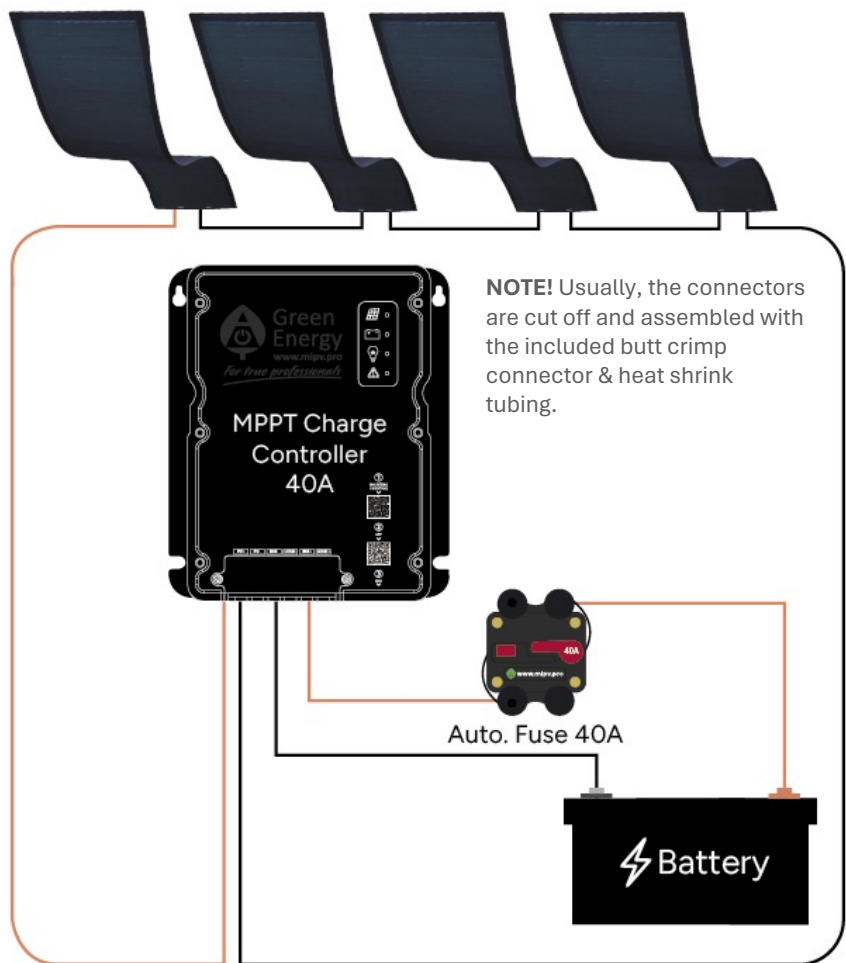

220Wp

Solar Panel Solution

One solar technology, multiple possibilities, numerous benefits

Installation Guide - Transportation

Rev.: 05/24

Item No.: 8000300220

220Wp – Solar Panel Solution

- 4 pcs. 55Wp HV Solar Panels, 35x115 cm w. glue
- 1 pcs. MPPT Charge Controller, 40A
- 1 pcs. Cable entry box - White
- 1 pcs. Battery Cable Set (6+6 m)
- 1 pcs. PV Cable Set (10+10 m)
- 1 pcs. PV Connecting Set: Cable tie & mounts, butt crimp connector & heat shrink tubing.
- 1 pcs. Auto. Fuse 40A, waterproof + Warning sticker – Place the warning sticker included in the fuse box visibly near the battery or the battery main switch.
- 1 pcs. Mobile Glue

Installation Video

Illustration only as an example