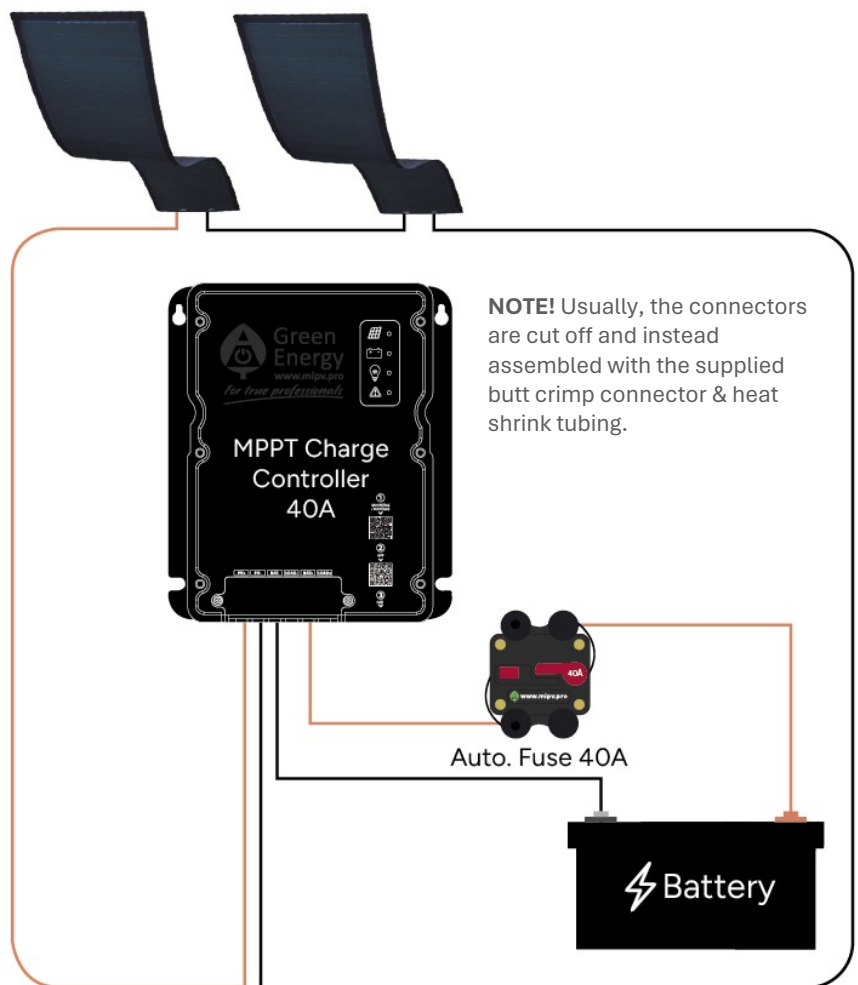

190Wp

Solar Panel Solution

One solar technology, multiple possibilities, numerous benefits

Installation Guide - Transportation

Rev.: 05/24

Item No.: 8000300190
190Wp – Solar Panel Solution

- 2 pcs. 95Wp Solar Panels, 35x215 cm w. glue
- 1 pcs. MPPT Charge Controller, 40A
- 1 pcs. Cable entry box - White
- 1 pcs. Battery Cable Set (6+6 m)
- 1 pcs. PV Cable Set (10+10 m)
- 1 pcs. PV Connecting Set: Cable tie & mounts, butt crimp connector & heat shrink tubing.
- 1 pcs. Auto. Fuse 40A, waterproof + Warning sticker - Place the warning sticker included in the fuse box visibly near the battery or the battery main switch.
- 1 pcs. Mobile Glue

Installation Video

Illustration only as an example