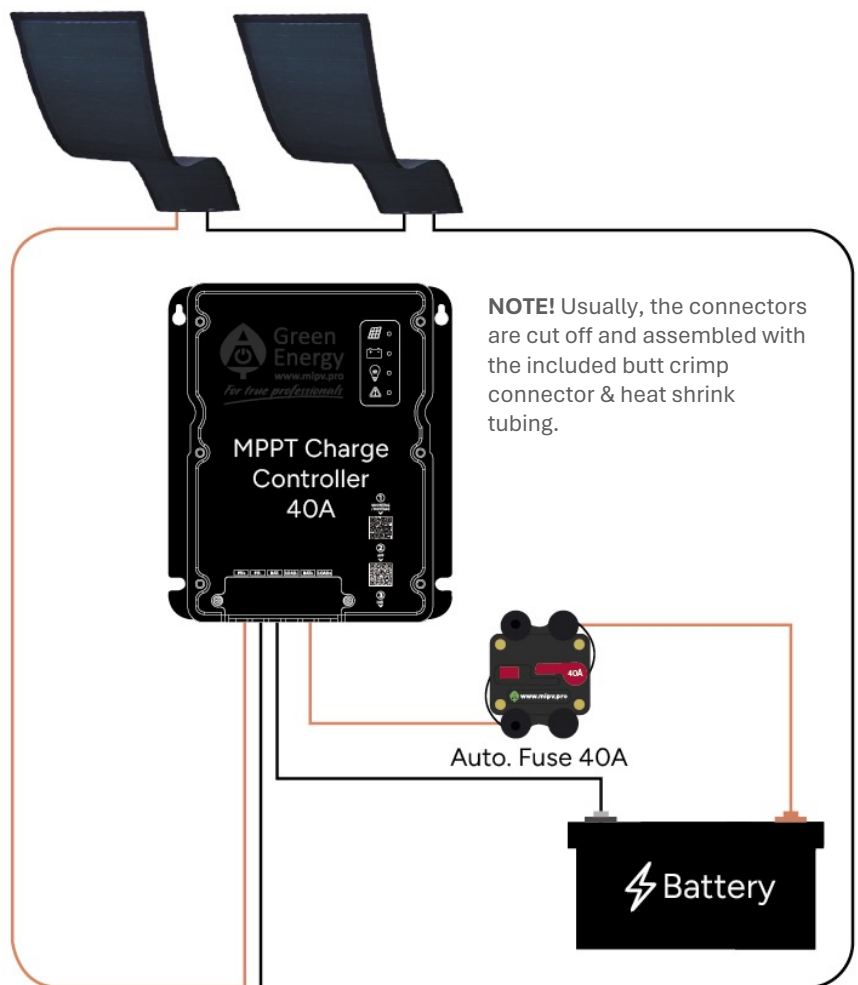

160Wp

Solar Panel Solution

One solar technology, multiple possibilities, numerous benefits

Installation Guide - Transportation

Rev.: 05/24

Item No.: 8000300160

110Wp – Solar Panel Solution

2 pcs. 80Wp Solar Panels,
35x185 cm w. glue

1 pcs. MPPT Charge Controller, 40A

1 pcs. Cable entry box - White

1 pcs. Battery Cable Set (6+6 m)

1 pcs. PV Cable Set (10+10 m)

1 pcs. PV Connecting Set:
Cable tie & mounts, butt crimp
connector & heat shrink tubing.

1 pcs. Auto. Fuse 40A, waterproof +
Warning sticker – Place the
warning sticker included in the
fuse box visibly near the battery or
the battery main switch.

1 pcs. Mobile Glue

Installation Video