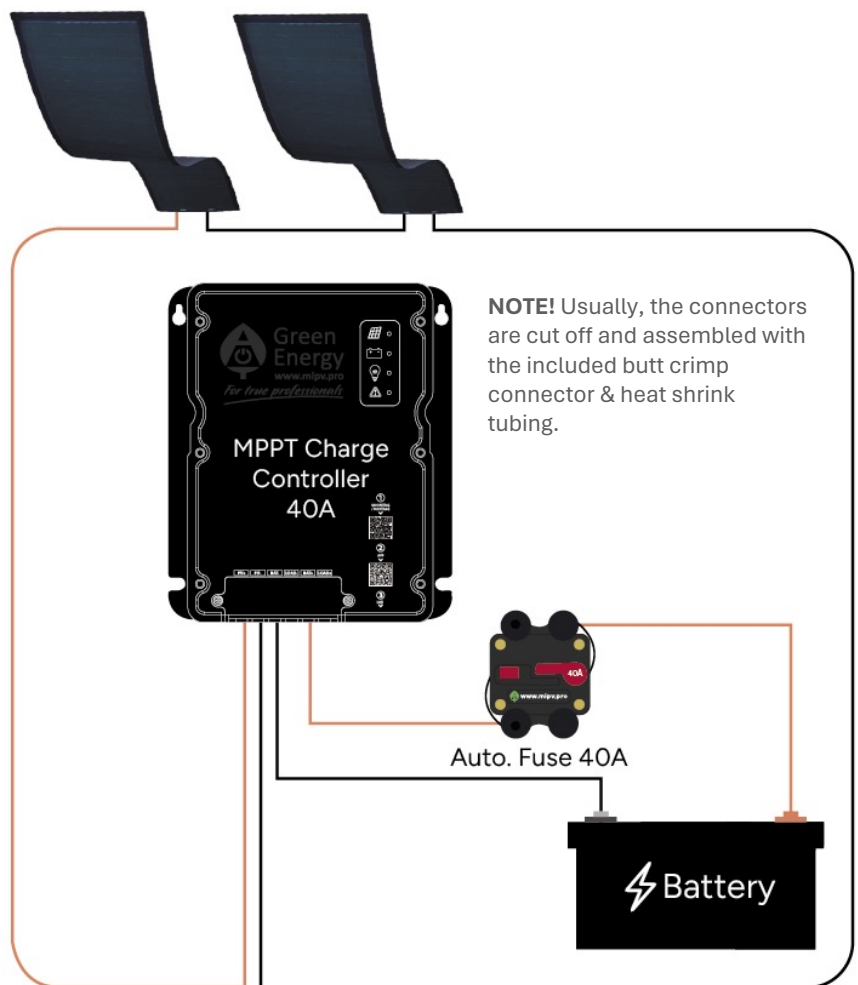

# Solar Panel Solution

One solar technology, multiple possibilities, numerous benefits

## Installation Guide - Transportation

Rev.: 05/24

Item No.: 8000300110

### 110Wp – HV Solar Panel Solution

- 2 pcs. 55Wp HV Solar Panels, 35x115 cm w. glue
- 1 pcs. MPPT Charge Controller, 40A
- 1 pcs. Cable entry box - White
- 1 pcs. Battery Cable Set (6+6 m)
- 1 pcs. PV Cable Set (10+10 m)
- 1 pcs. PV Connecting Set: Cable tie & mounts, butt crimp connector & heat shrink tubing.
- 1 pcs. Auto. Fuse 40A, waterproof + Warning sticker - Place the warning sticker included in the fuse box visibly near the battery or the battery main switch.
- 1 pcs. Mobile Glue